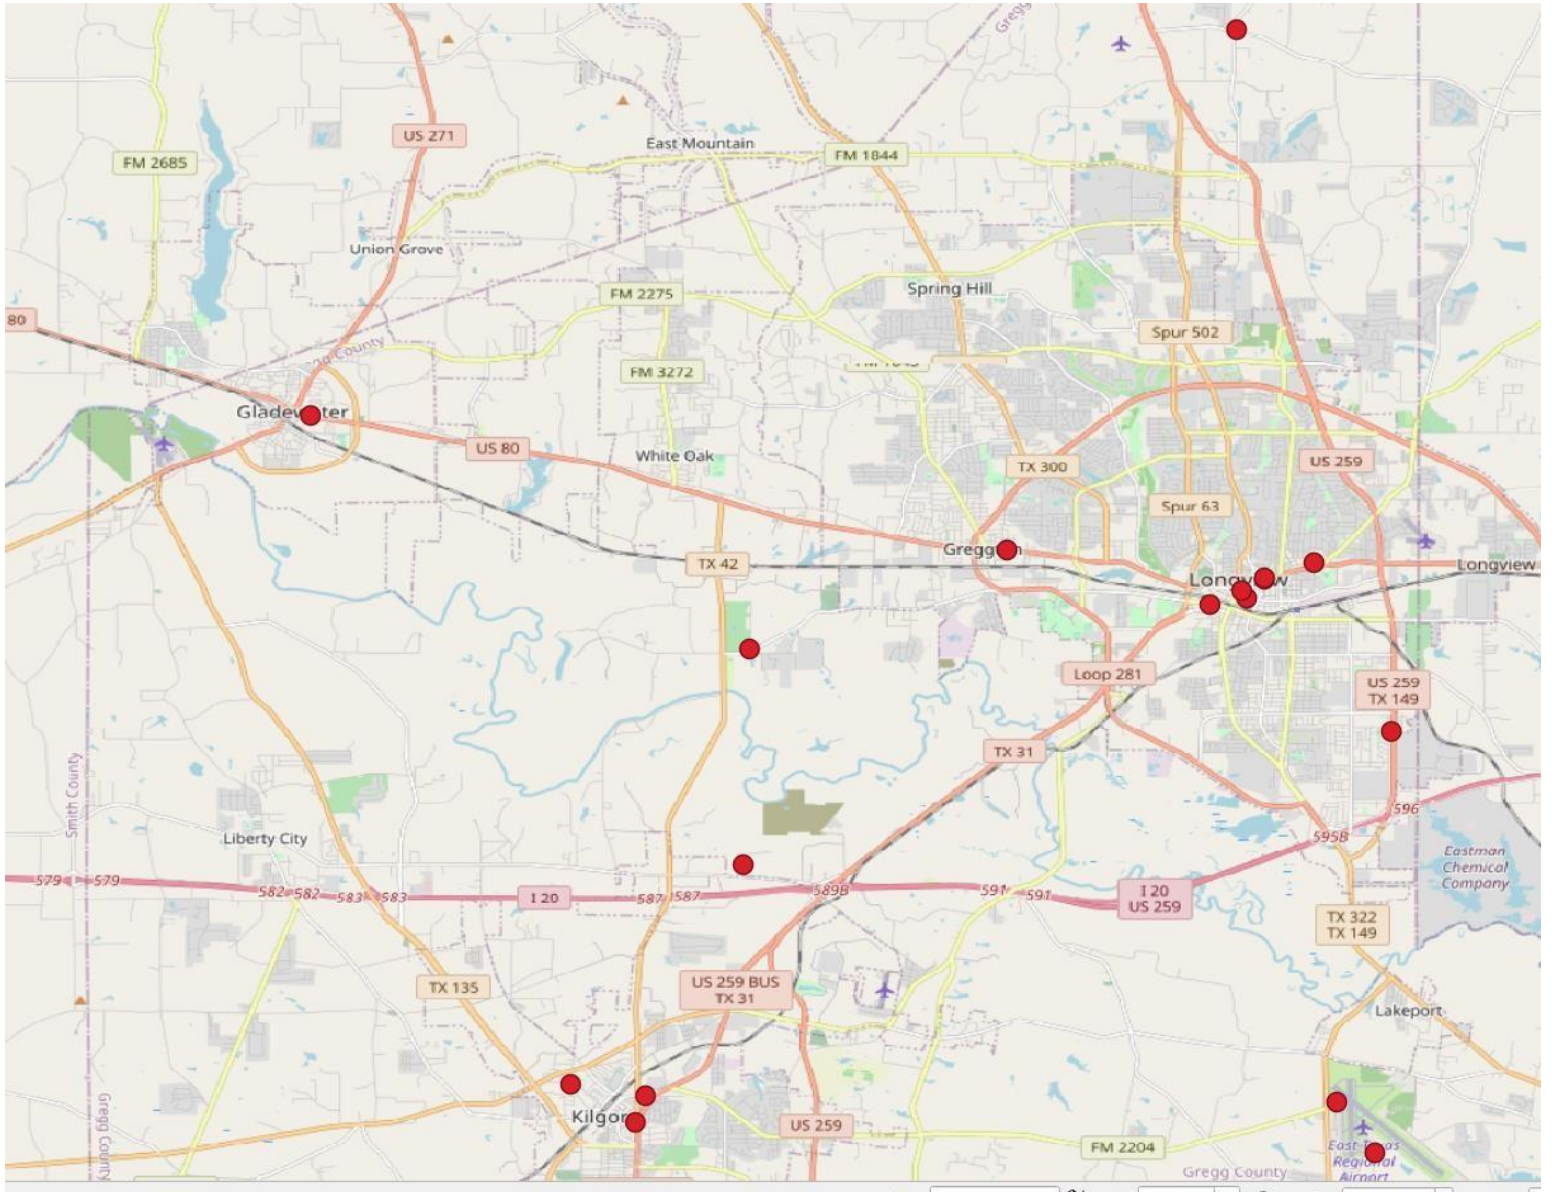

Exhibit B

Map legend:

Gladewater: Tax Office

Greggton: Tax Office and Precinct #2

North Longview: Precinct #1

Main Longview: Courthouse, North Jail, Health Dept, Veterans and Probation

Tx42: Precinct #3

US259: JP#4

Kilgore (Frontage road): Marvin A. Smith Jail

Main Kilgore: JP#3, Tax Office, Precinct #4

Lakeport: Gregg County Airport, Records Management building

Note of interest:

The internet service provider must provide the main fiber line from their “Point of Presence” to the Gregg County Courthouse Data Center.

From the Gregg County Data Center all installations must connect to the remainder of Gregg County entities as per the “Map Legend” identified by the “red dots” located on the map.

Addresses to all Gregg County locations are located on the Gregg County website.

Gregg County Locations

Projected “phase 1” addition as identified by the “red dotted lines” to expand off of the existing fiber.